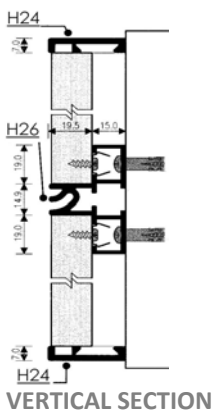

HEAVY

Walk-in Wardrobe Concept

PLAN DETAIL

VERTICAL SECTION

ISOMETRIC VIEW

	Intermediate Single 460010
	Intermediate Double 460012
	End Single 460018
	Base Profile 460016
	Horizontal Inter. 460026
	Clip 460050
	For Suspended Panel 460052
	Profile Glass Panel 460058
	End Cap 460070
	End Cap 460072

Wall System for WALK IN wardrobes

Accessories

Horizontal Aluminium Wall Systems

SECTION DETAIL

Components	
450012	
Middle Profile	
451053	
19mm Wood shelf-holder	
451055	
25mm Wood shelf-holder	
451057	
28mm Wood shelf-holder	
450021	
Base for bottom profile	
450013	
Bottom Profile	

Components	
	450031
Dolly block for lateral profile	
	450014
Fastener lateral profile	
	450030
Dolly block for lateral profile	

NOTE: For 18mm thickness wood panelling

NOTE: For maximum 30mm thickness wood panelling