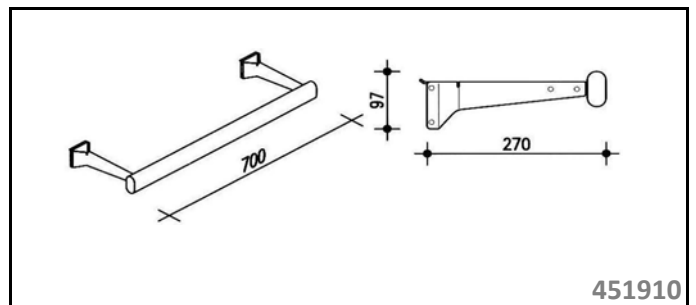

HEAVY

Walk-in Wardrobe Concept

PLAN DETAIL

VERTICAL SECTION

ISOMETRIC VIEW

	Intermediate Single 460010
	Intermediate Double 460012
	End Single 460018
	Base Profile 460016
	Horizontal Inter. 460026
	Clip 460050
	For Suspended Panel 460052
	Profile Glass Panel 460058
	End Cap 460070
	End Cap 460072

Wall System for WALK IN wardrobes

Accessories

Horizontal Aluminium Wall Systems

SECTION DETAIL

Components	
450012	
Middle Profile	
451053	
19mm Wood shelf-holder	
451055	
25mm Wood shelf-holder	
451057	
28mm Wood shelf-holder	
450021	
Base for bottom profile	
450013	
Bottom Profile	