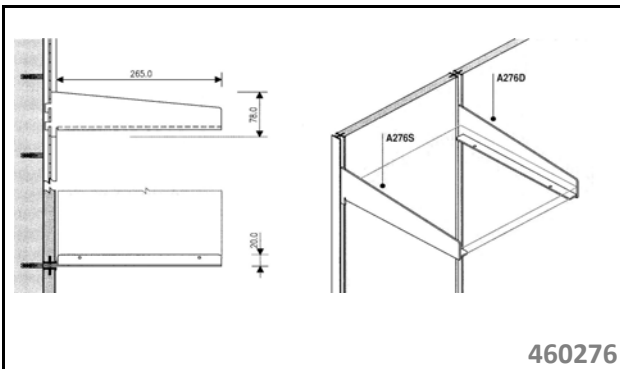

HEAVY

Walk-in Wardrobe Concept

PLAN DETAIL

VERTICAL SECTION

ISOMETRIC VIEW

	Intermediate Single 460010
	Intermediate Double 460012
	End Single 460018
	Base Profile 460016
	Horizontal Inter. 460026
	Clip 460050
	For Suspended Panel 460052
	Profile Glass Panel 460058
	End Cap 460070
	End Cap 460072

Wall System for WALK IN wardrobes

Accessories

Horizontal Aluminium Wall Systems

SECTION DETAIL

Components	
450012	
Middle Profile	
451053	
19mm Wood shelf-holder	
451055	
25mm Wood shelf-holder	
451057	
28mm Wood shelf-holder	
450021	
Base for bottom profile	
450013	
Bottom Profile	