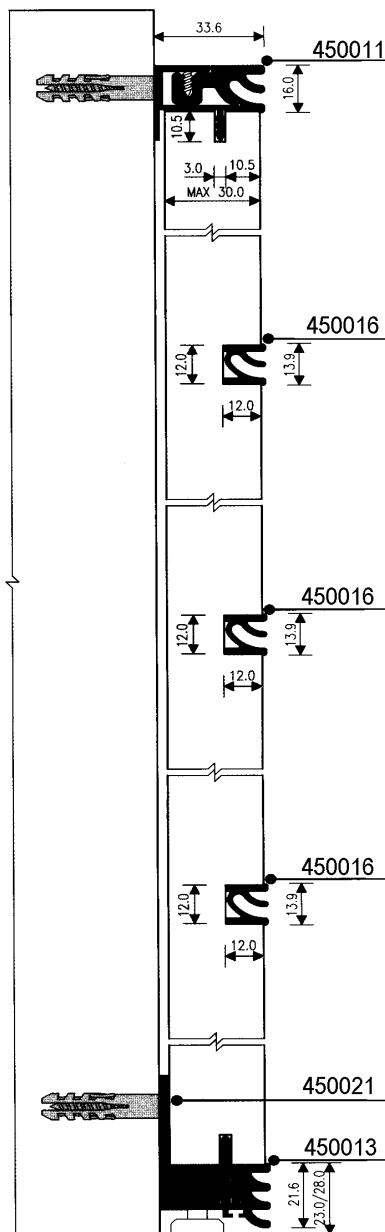

HEAVY

Walk-in Wardrobe Concept

PLAN DETAIL

VERTICAL SECTION

ISOMETRIC VIEW

	Intermediate Single 460010
	Intermediate Double 460012
	End Single 460018
	Base Profile 460016
	Horizontal Inter. 460026
	Clip 460050
	For Suspended Panel 460052
	Profile Glass Panel 460058
	End Cap 460070
	End Cap 460072

Wall System for WALK IN wardrobes

Accessories

Horizontal Aluminium Wall Systems

SECTION DETAIL

Components	
450012	
Middle Profile	
451053	
19mm Wood shelf-holder	
451055	
25mm Wood shelf-holder	
451057	
28mm Wood shelf-holder	
450021	
Base for bottom profile	
450013	
Bottom Profile	

Components	
	450031
Dolly block for lateral profile	
	450014
Fastener lateral profile	
	450030
Dolly block for lateral profile	

NOTE: For 18mm thickness wood panelling

NOTE: For maximum 30mm thickness wood panelling