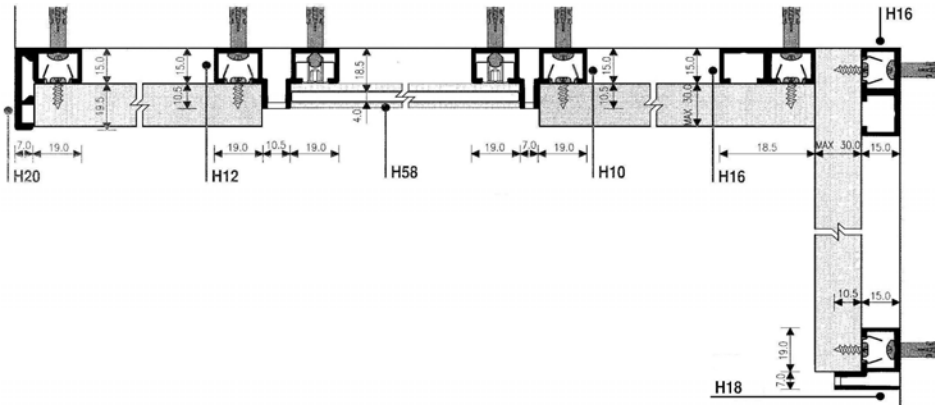

HEAVY

Walk-in Wardrobe Concept

PLAN DETAIL

VERTICAL SECTION

ISOMETRIC VIEW

	Intermediate Single 460010
	Intermediate Double 460012
	End Single 460018
	Base Profile 460016
	Horizontal Inter. 460026
	Clip 460050
	For Suspended Panel 460052
	Profile Glass Panel 460058
	End Cap 460070
	End Cap 460072