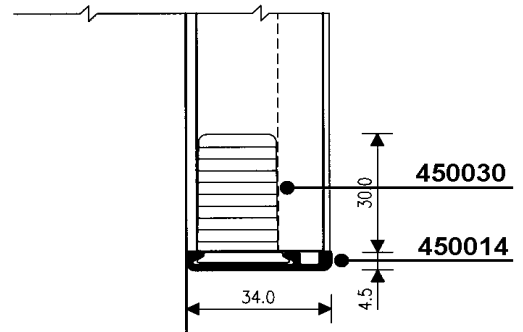

Anodised aluminium extrusions for wall-panelling for hook on shelves and accessories

Aluminium profiles for back panel 18mm to 30mm thick

Support for panel shelves 19/25/28mm thickness

Support for glass shelves from 8mm to 10mm thickness

Components	
	450031
Dolly block for lateral profile	
	450014
Fastener lateral profile	
	450030
Dolly block for lateral profile	

NOTE: For 18mm thickness wood panelling

NOTE: For maximum 30mm thickness wood panelling