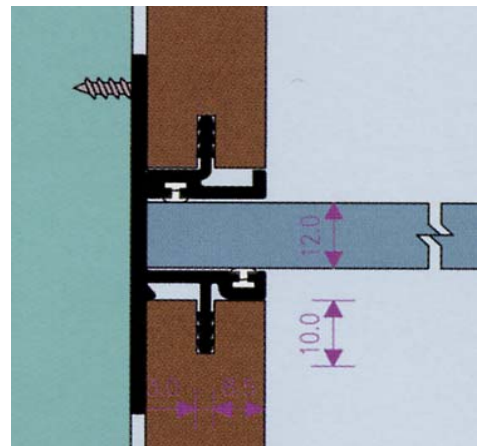

Anodised aluminium extrusions for wall-panelling for hook on shelves and accessories

Aluminium profiles for back panel 18mm to 30mm thick

Support for panel shelves 19/25/28mm thickness

Support for glass shelves from 8mm to 10mm thickness

Components	
	450031
Dolly block for lateral profile	
	450014
Fastener lateral profile	
	450030
Dolly block for lateral profile	

NOTE: For 18mm thickness wood panelling

NOTE: For maximum 30mm thickness wood panelling

VIVO SYSTEMS

SLIM 12

Wall System

SLIM

12

452023