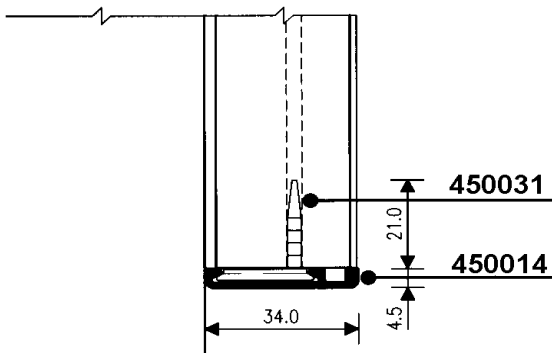

SECTION DETAIL

Components	
	450145
Top Profile	
	450125
Intermediate Profile	
	450105
Table top profile	
	450130
End Profile	

<p>TOWEL RAIL</p>	<p>451013</p>
<p>BOOK HOLDER</p>	<p>451011</p>
<p>CD RACK</p>	<p>451711</p>
<p>TRINKET SHELF</p>	<p>451008</p>
<p>TRINKET SHELF</p>	<p>451009</p>
<p>TRINKET SHELF</p>	<p>451007</p>

Anodised aluminium extrusions for wall-panelling for hook on shelves and accessories

Aluminium profiles for back panel 18mm to 30mm thick

Support for panel shelves 19/25/28mm thickness

Support for glass shelves from 8mm to 10mm thickness

Components	
	450031
Dolly block for lateral profile	
	450014
Fastener lateral profile	
	450030
Dolly block for lateral profile	

NOTE: For 18mm thickness wood panelling

NOTE: For maximum 30mm thickness wood panelling