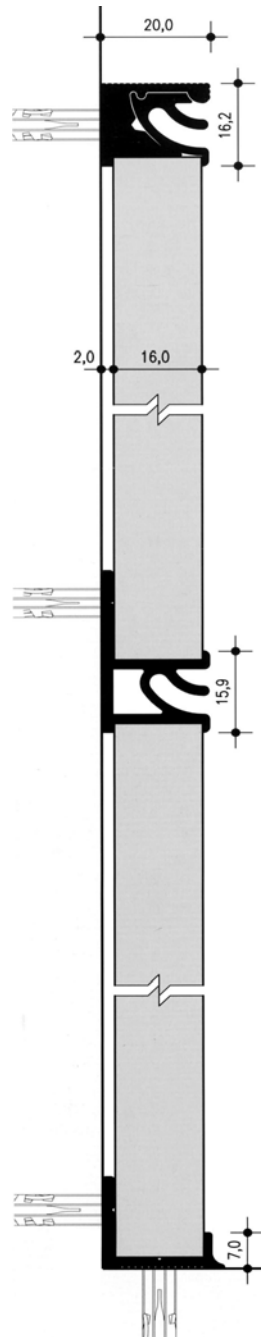

HEAVY

Walk-in Wardrobe Concept

PLAN DETAIL

VERTICAL SECTION

ISOMETRIC VIEW

	Intermediate Single 460010
	Intermediate Double 460012
	End Single 460018
	Base Profile 460016
	Horizontal Inter. 460026
	Clip 460050
	For Suspended Panel 460052
	Profile Glass Panel 460058
	End Cap 460070
	End Cap 460072

Wall System for WALK IN wardrobes

Accessories

Horizontal Aluminium Wall Systems

SECTION DETAIL

Components	
450012	
Middle Profile	
451053	
19mm Wood shelf-holder	
451055	
25mm Wood shelf-holder	
451057	
28mm Wood shelf-holder	
450021	
Base for bottom profile	
450013	
Bottom Profile	

SECTION DETAIL

Components	
450011	
Upper Profile	
450016	
Middle Profile	
450021	
Base for lower profile	
450013	
Lower Profile	

RASTY 25

Horizontal Support System
Section Application of Components

**RASTY
25**

SECTION DETAIL

Components	
	450145
Top Profile	
	450125
Intermediate Profile	
	450105
Table top profile	
	450130
End Profile	

<p>TOWEL RAIL</p>	<p>451013</p>
<p>BOOK HOLDER</p>	<p>451011</p>
<p>CD RACK</p>	<p>451711</p>
<p>TRINKET SHELF</p>	<p>451008</p>
<p>TRINKET SHELF</p>	<p>451009</p>
<p>TRINKET SHELF</p>	<p>451007</p>