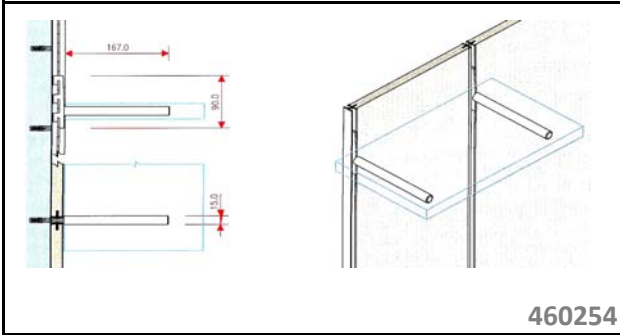

HEAVY

Walk-in Wardrobe Concept

PLAN DETAIL

VERTICAL SECTION

ISOMETRIC VIEW

	Intermediate Single 460010
	Intermediate Double 460012
	End Single 460018
	Base Profile 460016
	Horizontal Inter. 460026
	Clip 460050
	For Suspended Panel 460052
	Profile Glass Panel 460058
	End Cap 460070
	End Cap 460072

Wall System for WALK IN wardrobes

Accessories

Horizontal Aluminium Wall Systems

SECTION DETAIL

Components	
450012	
Middle Profile	
451053	
19mm Wood shelf-holder	
451055	
25mm Wood shelf-holder	
451057	
28mm Wood shelf-holder	
450021	
Base for bottom profile	
450013	
Bottom Profile	