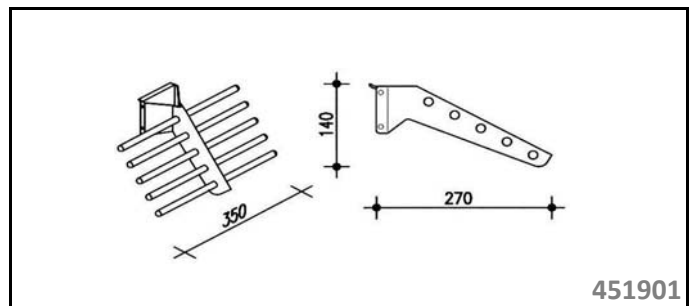

HEAVY

Walk-in Wardrobe Concept

PLAN DETAIL

VERTICAL SECTION

ISOMETRIC VIEW

	Intermediate Single 460010
	Intermediate Double 460012
	End Single 460018
	Base Profile 460016
	Horizontal Inter. 460026
	Clip 460050
	For Suspended Panel 460052
	Profile Glass Panel 460058
	End Cap 460070
	End Cap 460072

Wall System for WALK IN wardrobes

Accessories

Horizontal Aluminium Wall Systems

SECTION DETAIL

Components	
450012	
Middle Profile	
451053	
19mm Wood shelf-holder	
451055	
25mm Wood shelf-holder	
451057	
28mm Wood shelf-holder	
450021	
Base for bottom profile	
450013	
Bottom Profile	

Components	
	450031
Dolly block for lateral profile	
	450014
Fastener lateral profile	
	450030
Dolly block for lateral profile	

NOTE: For 18mm thickness wood panelling

NOTE: For maximum 30mm thickness wood panelling