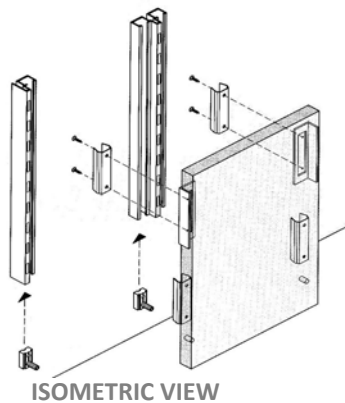

HEAVY

Walk-in Wardrobe Concept

PLAN DETAIL

VERTICAL SECTION

ISOMETRIC VIEW

	Intermediate Single 460010
	Intermediate Double 460012
	End Single 460018
	Base Profile 460016
	Horizontal Inter. 460026
	Clip 460050
	For Suspended Panel 460052
	Profile Glass Panel 460058
	End Cap 460070
	End Cap 460072

Wall System for WALK IN wardrobes

Accessories

Horizontal Aluminium Wall Systems

SECTION DETAIL

Components	
450012	
Middle Profile	
451053	
19mm Wood shelf-holder	
451055	
25mm Wood shelf-holder	
451057	
28mm Wood shelf-holder	
450021	
Base for bottom profile	
450013	
Bottom Profile	