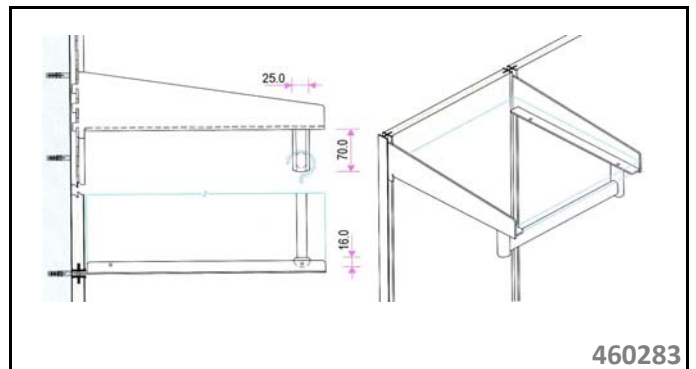

HEAVY

Walk-in Wardrobe Concept

PLAN DETAIL

VERTICAL SECTION

ISOMETRIC VIEW

	Intermediate Single 460010
	Intermediate Double 460012
	End Single 460018
	Base Profile 460016
	Horizontal Inter. 460026
	Clip 460050
	For Suspended Panel 460052
	Profile Glass Panel 460058
	End Cap 460070
	End Cap 460072

Wall System for WALK IN wardrobes

Accessories

Horizontal Aluminium Wall Systems

SECTION DETAIL

Components	
450012	
Middle Profile	
451053	
19mm Wood shelf-holder	
451055	
25mm Wood shelf-holder	
451057	
28mm Wood shelf-holder	
450021	
Base for bottom profile	
450013	
Bottom Profile	