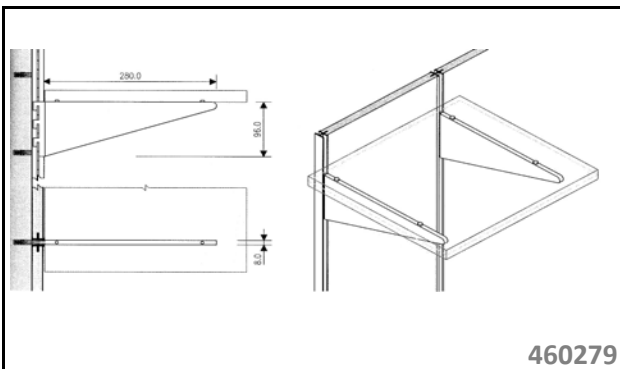

HEAVY

Walk-in Wardrobe Concept

PLAN DETAIL

VERTICAL SECTION

ISOMETRIC VIEW

	Intermediate Single 460010
	Intermediate Double 460012
	End Single 460018
	Base Profile 460016
	Horizontal Inter. 460026
	Clip 460050
	For Suspended Panel 460052
	Profile Glass Panel 460058
	End Cap 460070
	End Cap 460072

Wall System for WALK IN wardrobes

Accessories

Horizontal Aluminium Wall Systems

SECTION DETAIL

Components	
450012	
Middle Profile	
451053	
19mm Wood shelf-holder	
451055	
25mm Wood shelf-holder	
451057	
28mm Wood shelf-holder	
450021	
Base for bottom profile	
450013	
Bottom Profile	