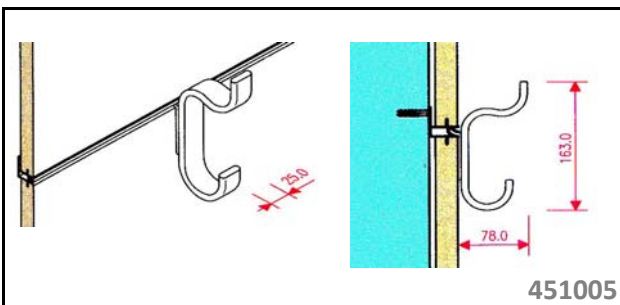

HEAVY

Walk-in Wardrobe Concept

PLAN DETAIL

VERTICAL SECTION

ISOMETRIC VIEW

	Intermediate Single 460010
	Intermediate Double 460012
	End Single 460018
	Base Profile 460016
	Horizontal Inter. 460026
	Clip 460050
	For Suspended Panel 460052
	Profile Glass Panel 460058
	End Cap 460070
	End Cap 460072

Wall System for WALK IN wardrobes

Accessories

Horizontal Aluminium Wall Systems

SECTION DETAIL

Components	
450012	
Middle Profile	
451053	
19mm Wood shelf-holder	
451055	
25mm Wood shelf-holder	
451057	
28mm Wood shelf-holder	
450021	
Base for bottom profile	
450013	
Bottom Profile	