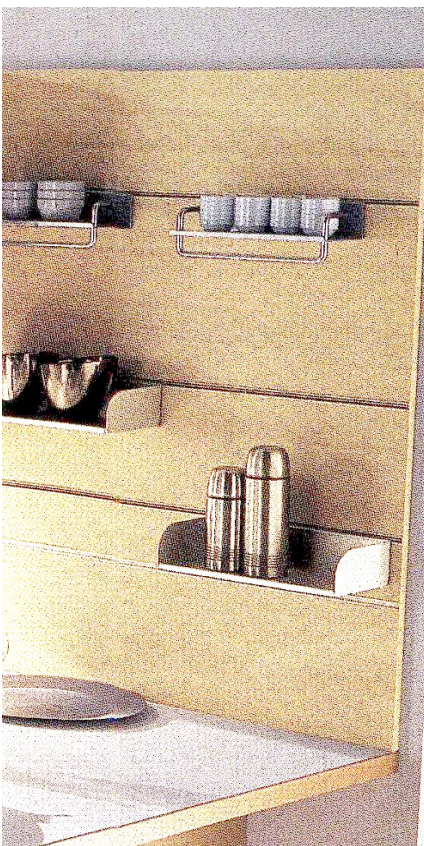

HEAVY

Walk-in Wardrobe Concept

PLAN DETAIL

VERTICAL SECTION

ISOMETRIC VIEW

	Intermediate Single 460010
	Intermediate Double 460012
	End Single 460018
	Base Profile 460016
	Horizontal Inter. 460026
	Clip 460050
	For Suspended Panel 460052
	Profile Glass Panel 460058
	End Cap 460070
	End Cap 460072

Wall System for WALK IN wardrobes

Accessories

Horizontal Aluminium Wall Systems

SECTION DETAIL

Components	
450012	
Middle Profile	
451053	
19mm Wood shelf-holder	
451055	
25mm Wood shelf-holder	
451057	
28mm Wood shelf-holder	
450021	
Base for bottom profile	
450013	
Bottom Profile	