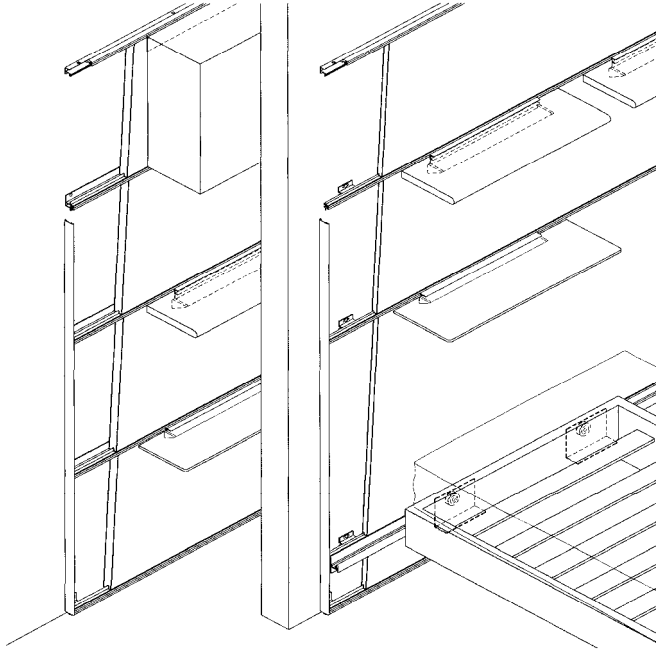

Features

Anodised aluminium extrusions for wall-panelling for hook on shelves and accessories

Aluminium profiles for back panel 18mm to 30mm thick

Support for panel shelves 19/25/28mm thickness

Support for glass shelves from 8mm to 10mm thickness

Components	
	450031
Dolly block for lateral profile	
	450014
Fastener lateral profile	
	450030
Dolly block for lateral profile