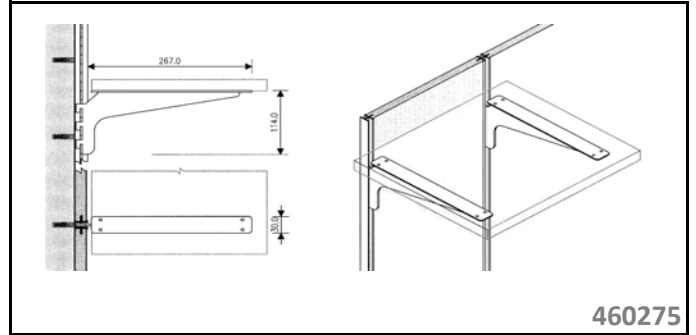

HEAVY

Walk-in Wardrobe Concept

PLAN DETAIL

VERTICAL SECTION

ISOMETRIC VIEW

	Intermediate Single 460010
	Intermediate Double 460012
	End Single 460018
	Base Profile 460016
	Horizontal Inter. 460026
	Clip 460050
	For Suspended Panel 460052
	Profile Glass Panel 460058
	End Cap 460070
	End Cap 460072

Wall System for WALK IN wardrobes

Accessories

Horizontal Aluminium Wall Systems

SECTION DETAIL

Components	
450012	
Middle Profile	
451053	
19mm Wood shelf-holder	
451055	
25mm Wood shelf-holder	
451057	
28mm Wood shelf-holder	
450021	
Base for bottom profile	
450013	
Bottom Profile	