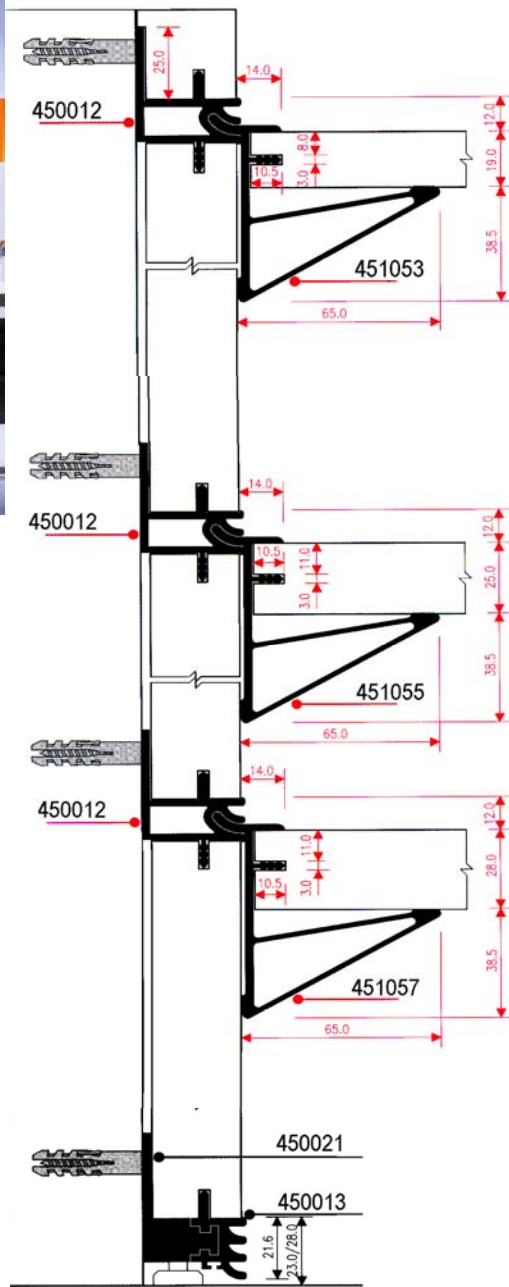

HEAVY

Walk-in Wardrobe Concept

PLAN DETAIL

VERTICAL SECTION

ISOMETRIC VIEW

	Intermediate Single 460010
	Intermediate Double 460012
	End Single 460018
	Base Profile 460016
	Horizontal Inter. 460026
	Clip 460050
	For Suspended Panel 460052
	Profile Glass Panel 460058
	End Cap 460070
	End Cap 460072

Wall System for WALK IN wardrobes

Accessories

Horizontal Aluminium Wall Systems

SECTION DETAIL

Components	
450012	
Middle Profile	
451053	
19mm Wood shelf-holder	
451055	
25mm Wood shelf-holder	
451057	
28mm Wood shelf-holder	
450021	
Base for bottom profile	
450013	
Bottom Profile	

SECTION DETAIL

Components	
	450145
Top Profile	
	450125
Intermediate Profile	
	450105
Table top profile	
	450130
End Profile	

<p>TOWEL RAIL</p>	<p>451013</p>
<p>BOOK HOLDER</p>	<p>451011</p>
<p>CD RACK</p>	<p>451711</p>
<p>TRINKET SHELF</p>	<p>451008</p>
<p>TRINKET SHELF</p>	<p>451009</p>
<p>TRINKET SHELF</p>	<p>451007</p>

Components	
	450031
Dolly block for lateral profile	
	450014
Fastener lateral profile	
	450030
Dolly block for lateral profile	

NOTE: For 18mm thickness wood panelling

NOTE: For maximum 30mm thickness wood panelling