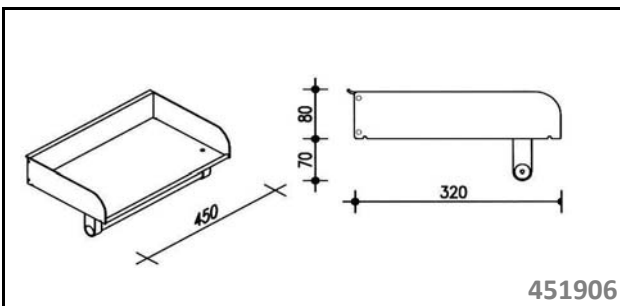

HEAVY

Walk-in Wardrobe Concept

PLAN DETAIL

VERTICAL SECTION

ISOMETRIC VIEW

	Intermediate Single 460010
	Intermediate Double 460012
	End Single 460018
	Base Profile 460016
	Horizontal Inter. 460026
	Clip 460050
	For Suspended Panel 460052
	Profile Glass Panel 460058
	End Cap 460070
	End Cap 460072

Wall System for WALK IN wardrobes

Accessories

Horizontal Aluminium Wall Systems

SECTION DETAIL

Components	
450012	
Middle Profile	
451053	
19mm Wood shelf-holder	
451055	
25mm Wood shelf-holder	
451057	
28mm Wood shelf-holder	
450021	
Base for bottom profile	
450013	
Bottom Profile	