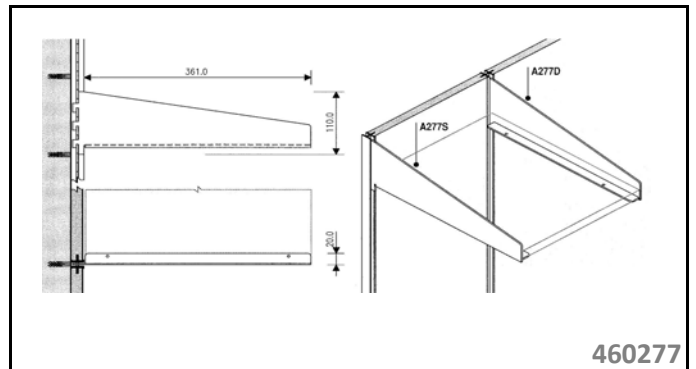

HEAVY

Walk-in Wardrobe Concept

PLAN DETAIL

VERTICAL SECTION

ISOMETRIC VIEW

	Intermediate Single 460010
	Intermediate Double 460012
	End Single 460018
	Base Profile 460016
	Horizontal Inter. 460026
	Clip 460050
	For Suspended Panel 460052
	Profile Glass Panel 460058
	End Cap 460070
	End Cap 460072

Wall System for WALK IN wardrobes

Accessories

Horizontal Aluminium Wall Systems

SECTION DETAIL

Components	
450012	
Middle Profile	
451053	
19mm Wood shelf-holder	
451055	
25mm Wood shelf-holder	
451057	
28mm Wood shelf-holder	
450021	
Base for bottom profile	
450013	
Bottom Profile	