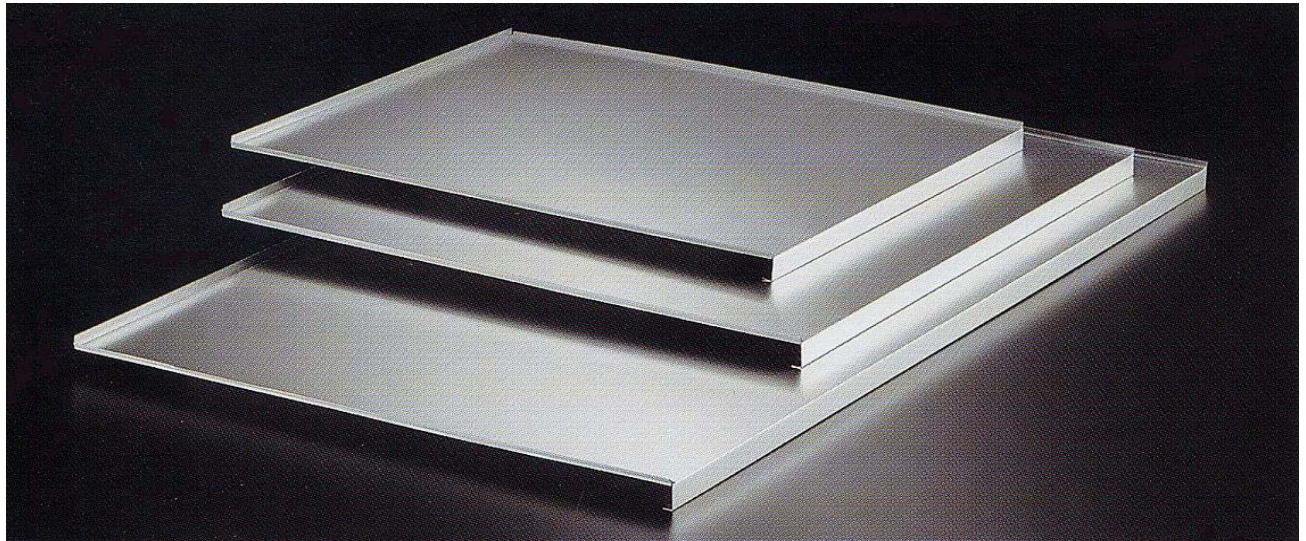

## STRIKE

Aluminium Frame Systems for Shelves

## SHELF

STRIKE  
Glass Shelf

open/open

**Applications:** For Base Cabinet below Kitchen Sinks  
Sealing from WATER DROPS AND LEAKS

**Specifications:** Anodised Aluminium Tray Cut, Milled and Shaped to fit around Cabinet base  
Soft Rubber Profile Seals on 3 Sides to hold tray in position  
For 15mm thick Carcase