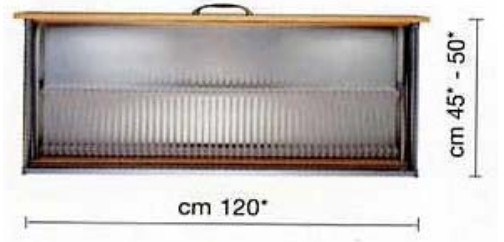

**SPECIFICATIONS**

- \* Made in 18/8 stainless steel
- \* Made in Italy by TECHNOINOX
- \* Available on Indent Order    600mm  
   900mm

CODE	LENGTH (mm)
6603060	600
6603090	900

**VIVO SYSTEMS**

**TECNO PLATE ORGANISER**

With Stainless Steel and Beechwood

**TECNO  
PLATE  
ORGANISER**

MADE IN ITALY

*Dish rack 60*

**6630600**

*Dish rack 90*

**6630900**

*Dish rack 120*