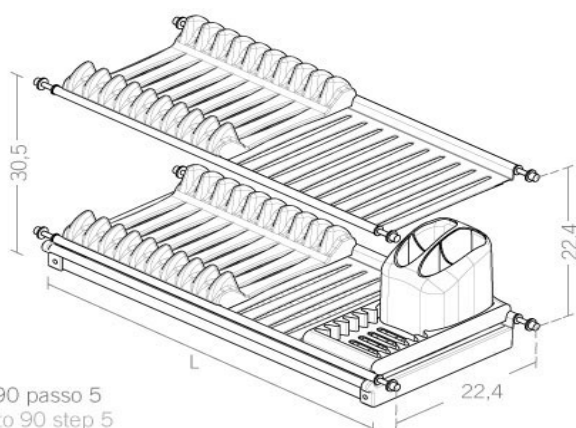

L = da 40 a 120 passo 5  
L = from 40 to 120 step 5

**SPECIFICATIONS**

- \* Made of AISI 304 stainless steel
- \* 90% less bending when crockery rack is fully loaded
- \* Exceptional dish stability
- \* Made in Italy by TECHNOINOX
- \* Available on Indent Order   400mm  
  1000mm

EX - STOCK	
CODE	LENGTH (mm)
6600060	600
6600080	800
6600090	900
6600120	1200

**TECNO MODULAR 1** Single Tier Dish Rack in 18/10 Stainless Steel

**TECNO**  
**MODULAR 1**  
**DISH RACK**

**SPECIFICATIONS**

- \* 18/10 stainless steel draining board with supports in clear plastic that are easily adjustable and snapped onto the grid.
- \* special shape
- \* range of accessories supplied enable stable and safe storage of kitchenware.
- \* plastic parts made in atoxic material and can be place in dishwasher.
- \* useful with lower hanging units
- \* Made in Italy

CODE	LENGTH (mm)
6601060	600
6601080	800
6601090	900
6601120	1200

L = da 45 a 90 passo 5  
 L = from 45 to 90 step 5

**SPECIFICATIONS**

- \* 18/10 stainless steel draining board with supports in clear plastic that are easily adjustable and snapped onto the grid.
- \* special shape
- \* range of accessories supplied enable stable and safe storage of kitchenware.
- \* plastic parts made in atoxic material and can be place in dishwasher.
- \* useful with lower hanging units
- \* Made in Italy by Tecnoinox