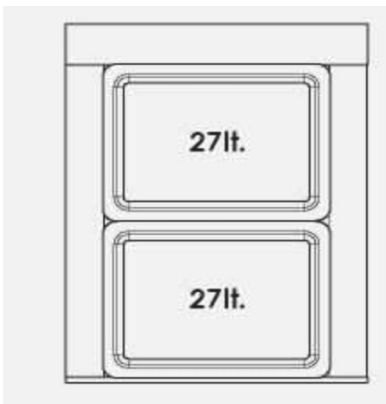

Depth 500mm