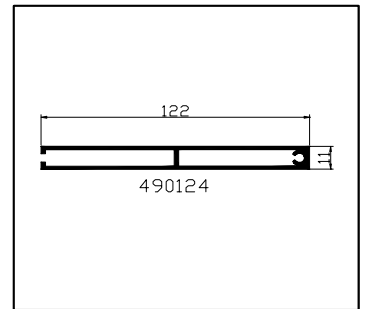

APPLICATIONS:

- Bathroom Shelves
- Kitchen
- Utility
- Walk In Wardrobe

Available in :

- 3000 mm length in MATT anodised finish
- End Caps sold separately