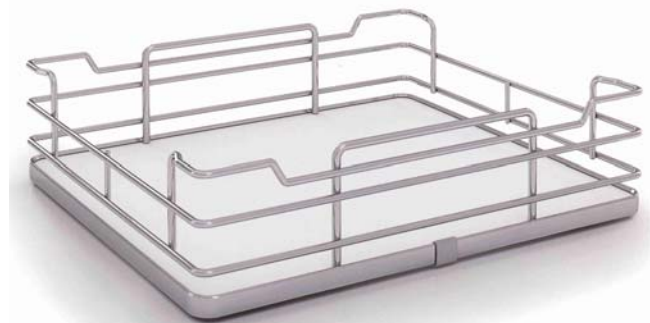

SPECIFICATIONS

- Functional; Versatile; Stylish Corner Pull-out unit
- Complete with 4 nos chromed baskets
- Designed to offer maximum stability
- Fitted with ample accident protection plate
- Capacity for weight up to 50kg
- Runner with SOFT CLOSING SYSTEM

NOTE: Minimum Door Width 450 mm