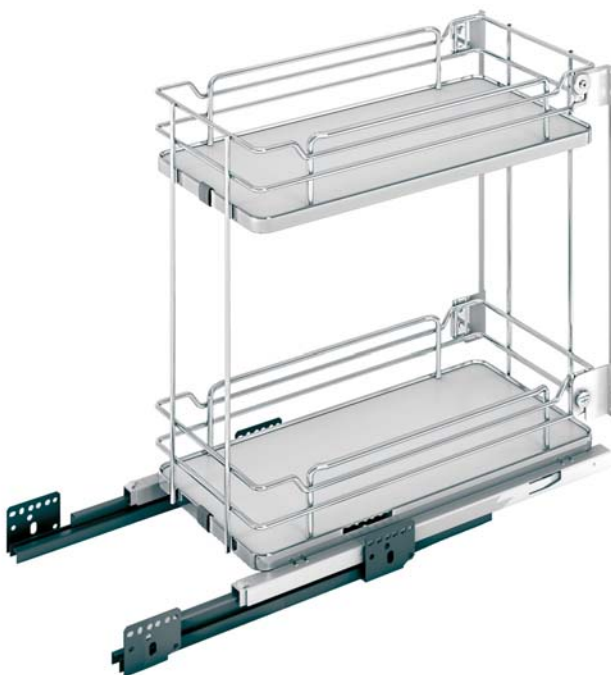

Code	Width (mm)	Height (mm)	Depth (mm)	Weight (kg)
654321SIL	114	587	462	30

For 150mm unit  
 2 Aluminium shelves for easy cleaning and rust free  
 Railings in Polished Chrome finish  
 Full Extension Runners with SOFT CLOSING  
 Patented cross connection system

**Specification**

Door Mounting Feature  
Steel with chrome finish  
SIDE Mounted runners  
Full Extension Soft Closing runners

**MADE IN ITALY**

CODE	Carcass Module (mm)	Width (mm)	Height (mm)	Depth (mm)
650530SIL	300	260-268	520	500
650540SIL	400	360-368	520	500
650545SIL	450	410-418	520	500
650560SIL	600	560-568	520	500

**Specification**

Steel with chrom finish  
 Base in melamine board  
 SIDE mounted runners  
 Soft Closing runners

**MADE IN ITALY**

Code	Carcass Module (mm)	Width (mm)	Height (mm)	Depth (mm)
650430SIL	300	260-268	520	500
650445SIL	450	410-418	520	500
650460SIL	600	560-568	520	500