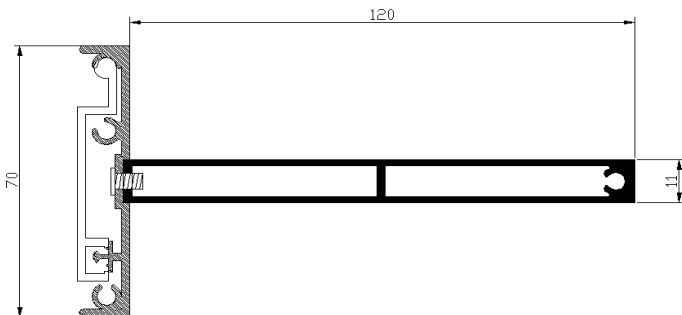

APPLICATIONS:

- Bathroom Shelves
- Kitchen
- Utility
- Walk In Wardrobe

Available in :

- 3000 mm length in MATT anodised finish
- End Caps sold separately