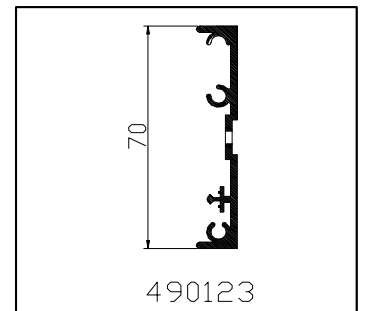

Available in :

- 3000 mm length in MATT anodised finish
- End Caps sold separately