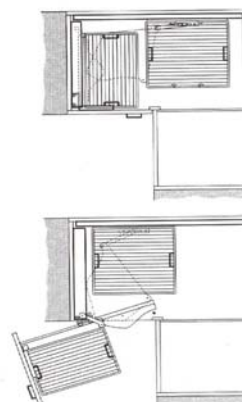

SPECIFICATIONS

- Functional; Versatile; Stylish Corner Pull-out unit
- Complete with 4 nos chromed baskets
- Designed to offer maximum stability
- Fitted with ample accident protection plate
- Capacity for weight up to 50kg
- Runner with SOFT CLOSING SYSTEM

NOTE: Minimum Door Width 450 mm

621350L

CODE	Min Door Width (X2)	Height mm	X Min	Y Min	Trays
621350L	435/450	600	860	470/505	Laminate base
621350R	435/450	600	860	470/505	Laminate base