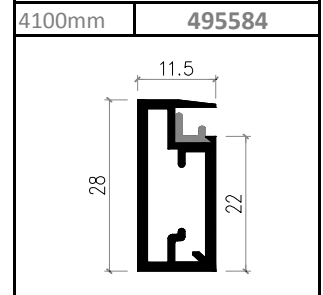

VIVO SYSTEMS

STRIKE

Aluminium Frame Systems for Shelves

SHELF

STRIKE
Glass Shelf

open/open