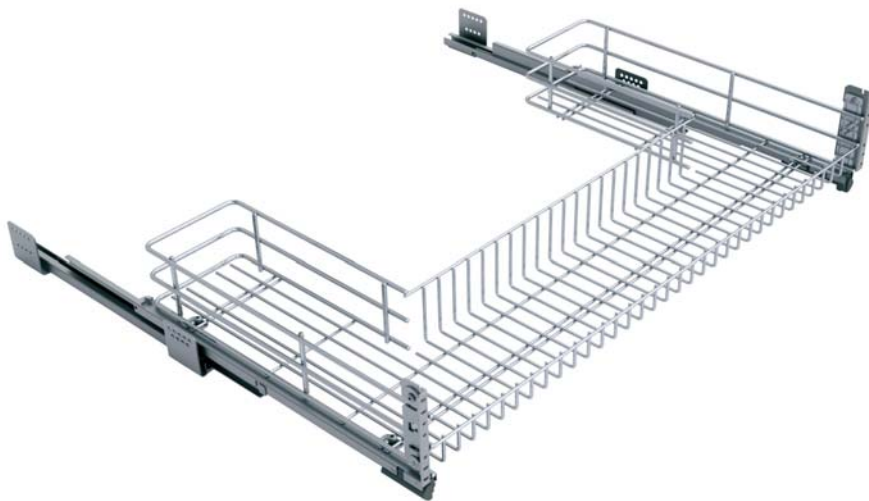

CODE	Height	Width	Depth
621700_900	180	860-868	500
621700_1200	180	1160 - 1168	500