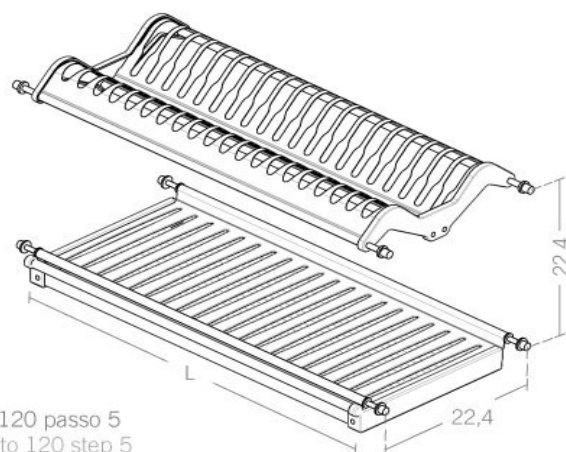

CODE	LENGTH (mm)
6604060	600

PULL OUT DISH RACK  
in 18/10 Stainless Steel

**SPECIFICATIONS**

- \* Made in 18/8 stainless steel
- \* Made in Italy
- \* Available on Indent Order

CODE	SIZE
6659509	W260 X H400 X D430

L = da 40 a 120 passo 5  
L = from 40 to 120 step 5

**SPECIFICATIONS**

- \* Made of AISI 304 stainless steel
- \* 90% less bending when crockery rack is fully loaded
- \* Exceptional dish stability
- \* Made in Italy by TECHNOINOX
- \* Available on Indent Order   400mm  
  1000mm