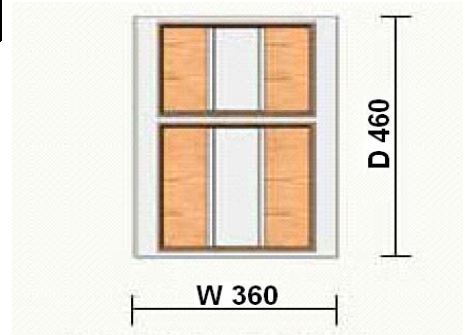

6620045

Sizes refer to normal drawer measurements

Finish: Smoked Oak

Code	Size	
	Width	Depth
6620045	360	460
6620060	510	460