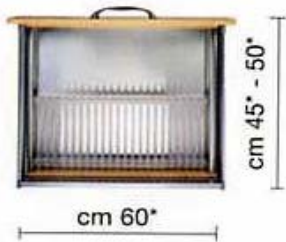

MADE IN ITALY

Dish rack 60