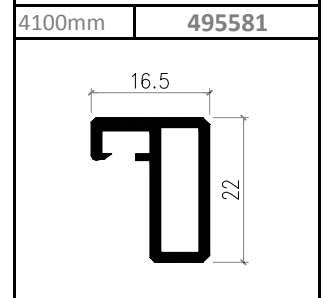

VIVO SYSTEMS

STRIKE

Aluminium Frame Systems for Shelves

SHELF

STRIKE
Glass Shelf

open/open