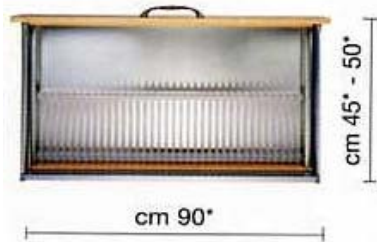

With Stainless Steel and Beechwood

**TECNO  
PLATE  
ORGANISER**

MADE IN ITALY

*Dish rack 60*

**6630600**

*Dish rack 90*

**6630900**

*Dish rack 120*