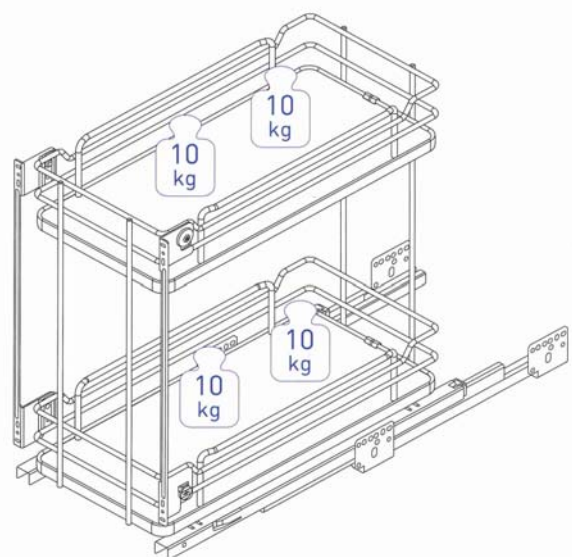

**Specification**

Door Mounting Feature  
Steel with chrome finish  
SIDE Mounted runners  
Full Extension Soft Closing runners

**MADE IN ITALY**

CODE	Carcass Module (mm)	Width (mm)	Height (mm)	Depth (mm)
650530SIL	300	260-268	520	500
650540SIL	400	360-368	520	500
650545SIL	450	410-418	520	500
650560SIL	600	560-568	520	500

**Specification**

Steel with chrom finish  
 Base in melamine board  
 SIDE mounted runners  
 Soft Closing runners

**MADE IN ITALY**

Code	Carcass Module (mm)	Width (mm)	Height (mm)	Depth (mm)
650430SIL	300	260-268	520	500
650445SIL	450	410-418	520	500
650460SIL	600	560-568	520	500