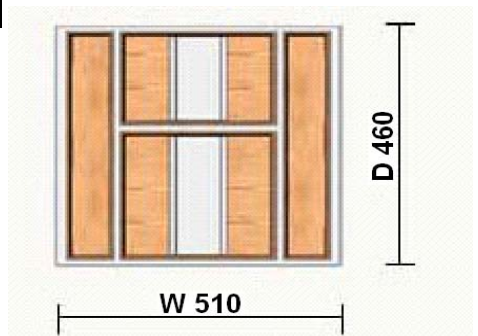

Sizes refer to normal drawer measurements

Finish: Smoked Oak

Code	Size	
	Width	Depth
6620045	360	460
6620060	510	460

**SPECIFICATIONS**

- \* Draining Board for Worktop or Shelves
- \* Stainless Steel and Polycarbonate Sides with Cutlery Stands
- \* Made in 18/8 Stainless Steel
- \* Made in Italy by TECHNOINOX
- \* Available on Indent Order 450 mm  
600 mm