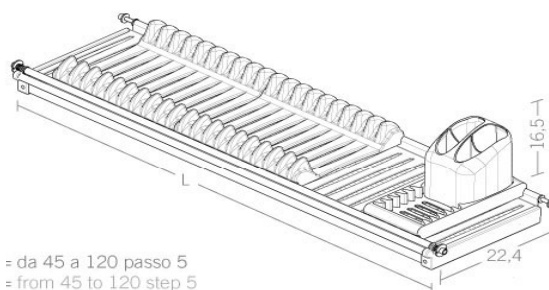

CODE	LENGTH (mm)
6604060	600

PULL OUT DISH RACK  
in 18/10 Stainless Steel

**SPECIFICATIONS**

- \* Made in 18/8 stainless steel
- \* Made in Italy
- \* Available on Indent Order

CODE	SIZE
6659509	W260 X H400 X D430

L = da 40 a 120 passo 5  
L = from 40 to 120 step 5

**SPECIFICATIONS**

- \* Made of AISI 304 stainless steel
- \* 90% less bending when crockery rack is fully loaded
- \* Exceptional dish stability
- \* Made in Italy by TECHNOINOX
- \* Available on Indent Order   400mm  
  1000mm

EX - STOCK	
CODE	LENGTH (mm)
6600060	600
6600080	800
6600090	900
6600120	1200

**TECNO MODULAR 1** Single Tier Dish Rack in 18/10 Stainless Steel

**TECNO**  
**MODULAR 1**  
**DISH RACK**

**SPECIFICATIONS**