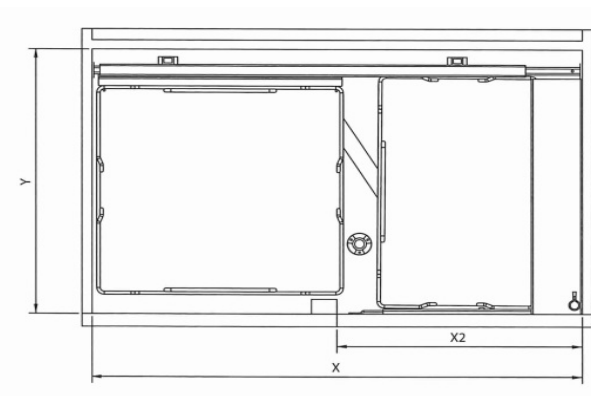

SPECIFICATIONS

- Functional; Versatile; Stylish Corner Pull-out unit
- Complete with 4 nos chromed baskets
- Designed to offer maximum stability
- Fitted with ample accident protection plate
- Capacity for weight up to 50kg
- Runner with SOFT CLOSING SYSTEM

NOTE: Minimum Door Width 450 mm