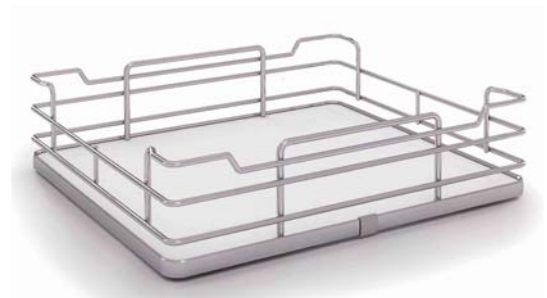

SPECIFICATIONS

- Easy assembly and user-friendly application Tall-Boy Unit
- Designed to offer maximum stability and resistance
- Frame painted with epoxy powders
  - Vertical, horizontal and axial door adjustment
- Two telescopic, fully pull-out runners with SOFT closing
  - Covers for runner protection
    - 120 Kg capacity
    - SOFT CLOSING SYSTEM
- Base in White Melamine board

MADE IN ITALY