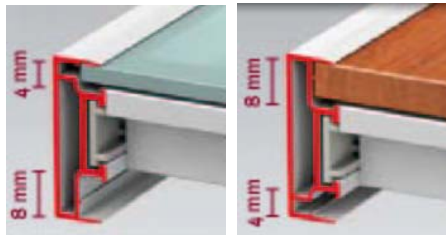

## STRIKE

Aluminium Frame Systems for Shelves

## SHELF

STRIKE  
Glass Shelf

open/open

**Applications:** For Base Cabinet below Kitchen Sinks  
Sealing from WATER DROPS AND LEAKS

**Specifications:** Anodised Aluminium Tray Cut, Milled and Shaped to fit around Cabinet base  
Soft Rubber Profile Seals on 3 Sides to hold tray in position  
For 15mm thick Carcase