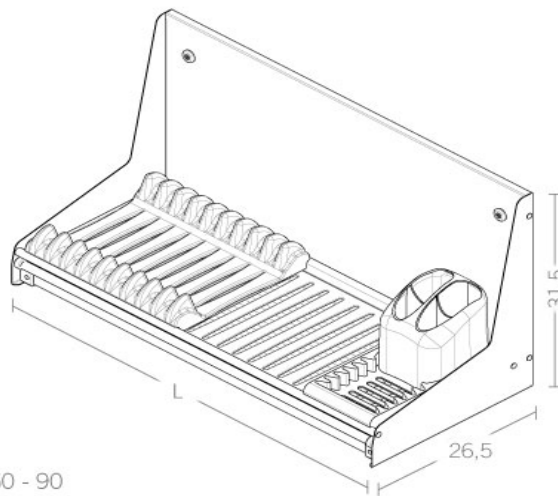

SPECIFICATIONS

- Made in 18/8 stainless steel
- Made in Italy by TECHNOINOX
- Available on Indent Order   600mm
                                                   900mm

CODE	LENGTH (mm)
6603060	600
6603090	900