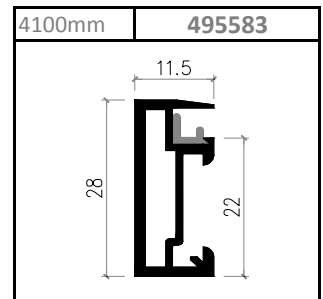

VIVO SYSTEMS

STRIKE

Aluminium Frame Systems for Shelves

SHELF

STRIKE
Glass Shelf

open/open