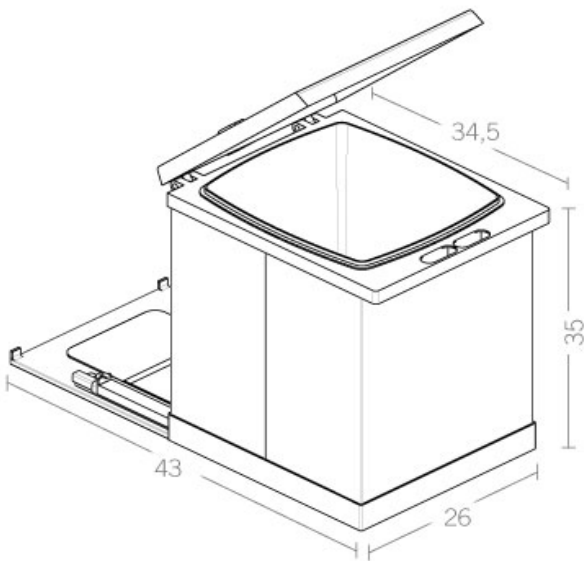

Features

- Base mounted runners
- Stainless steel bodywork
- 18 litre bin

18 LT

752535

Capacity : 18 litres

Stainless Steel 18/8

Width 260mm
Height 350mm
Depth 345/430mm