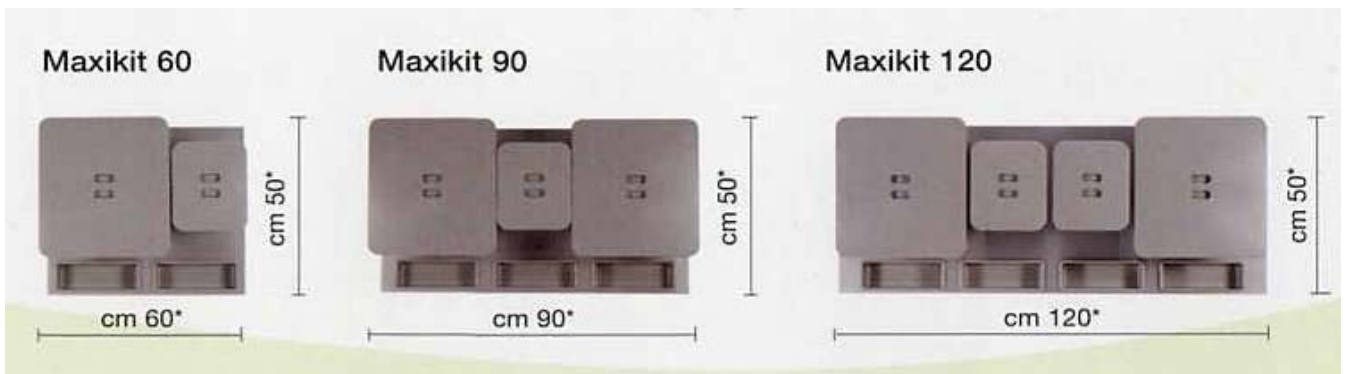

Height 500mm

**754525**

Module W 450mm

Height 500mm

2 Bins

2 of 27 Litres

Compatible with Blum drawer system

**754060**